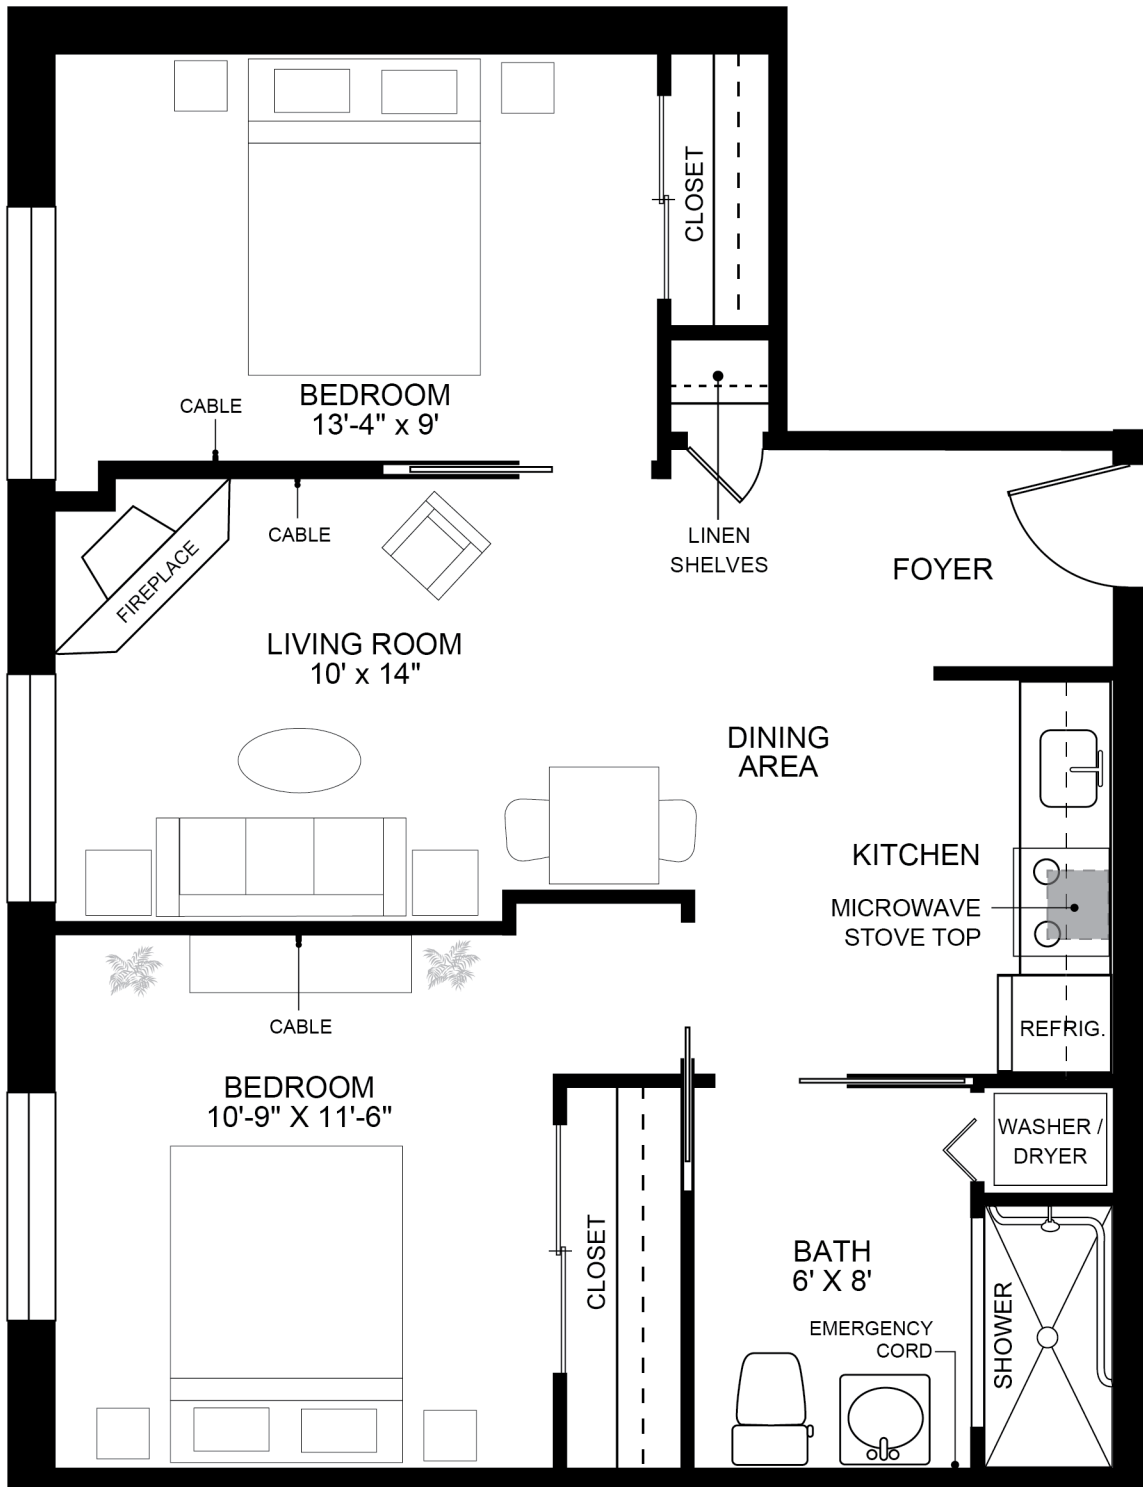

Two Bedroom Floor Plan

ST. BARNABAS
LIVING ASSISTANCE
 Washington Place
724-625-4000

Two Bedroom ADA Floor Plan

ST. BARNABAS
LIVING ASSISTANCE
 Washington Place

724-625-4000