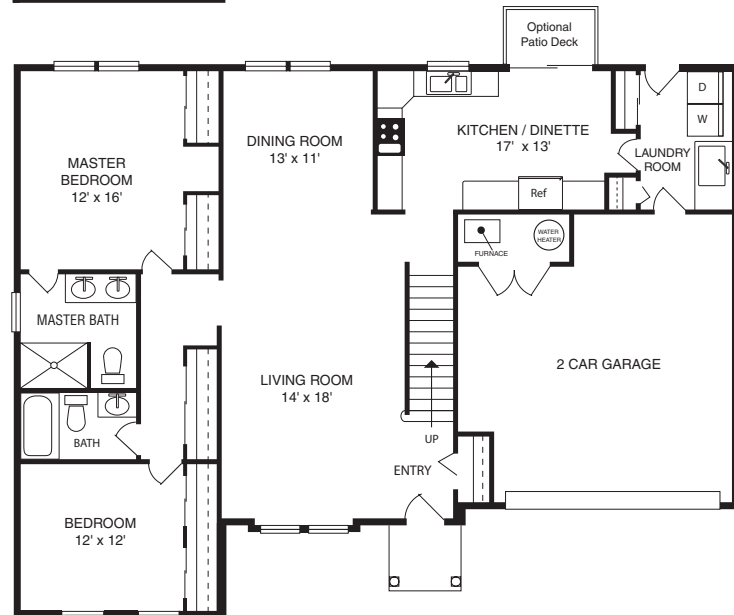

## 3 Bedroom Unit Floor Plan B

White Tail Ridge

Admissions Office 724-443-0700 ext. 5247  
5850 Meridian Road, Gibsonia, PA 15044