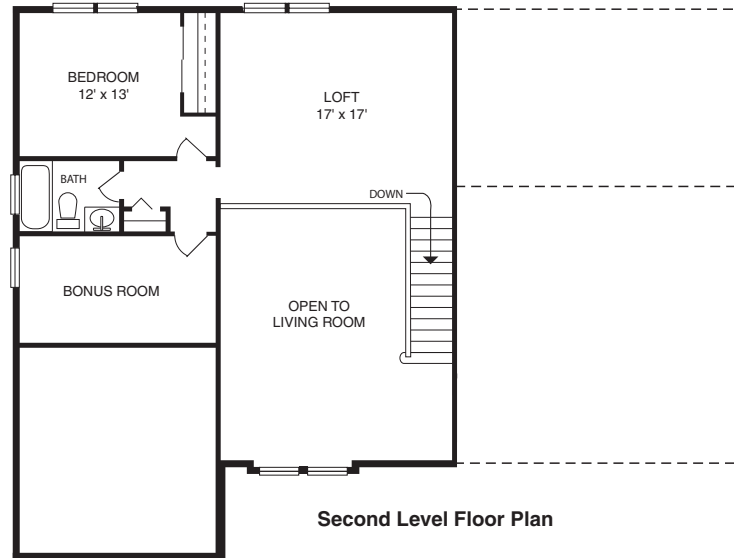

## 3 Bedroom Unit Floor Plan B

White Tail Ridge

Admissions Office 724-443-0700 ext. 5247  
5850 Meridian Road, Gibsonia, PA 15044