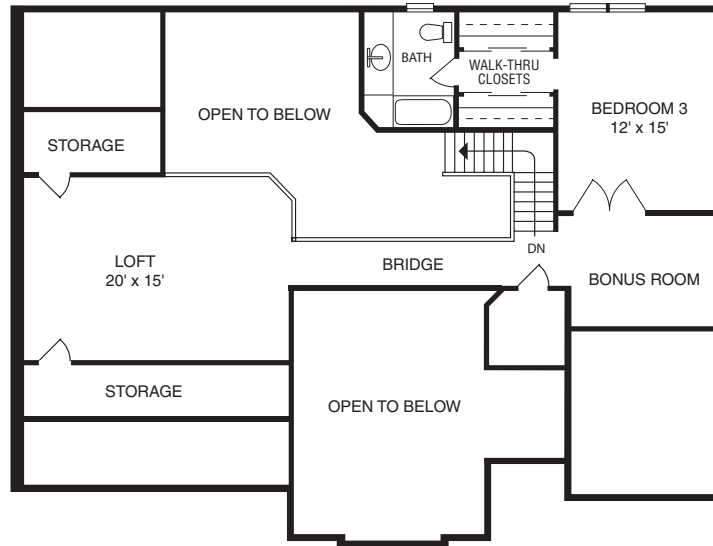

3 Bedroom Floor Plan A

White Tail Ridge

3 Bedroom Unit Loft Area

Admissions Office 724-443-0700 ext. 5247
5850 Meridian Road, Gibsonia, PA 15044