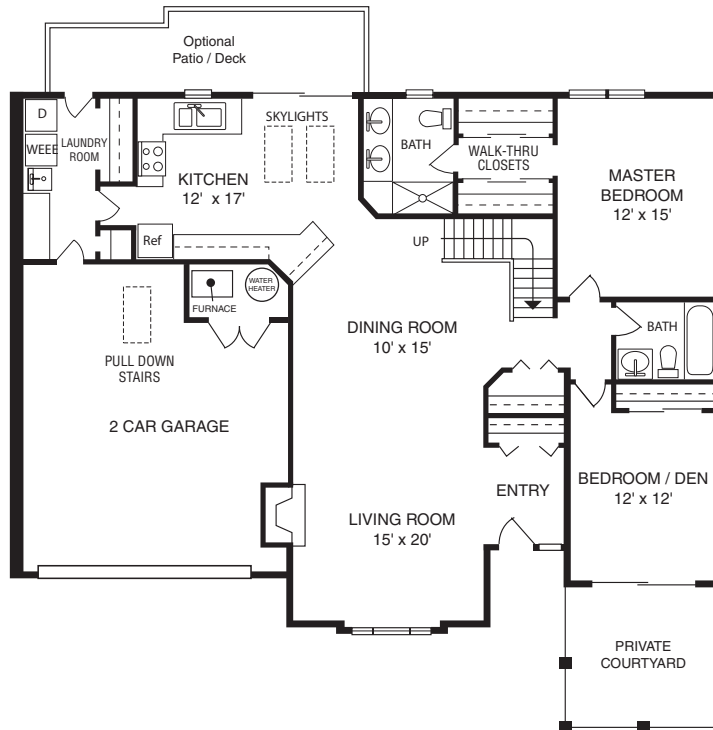

3 Bedroom Floor Plan A

White Tail Ridge

3 Bedroom Unit Loft Area

Admissions Office 724-443-0700 ext. 5247
5850 Meridian Road, Gibsonia, PA 15044