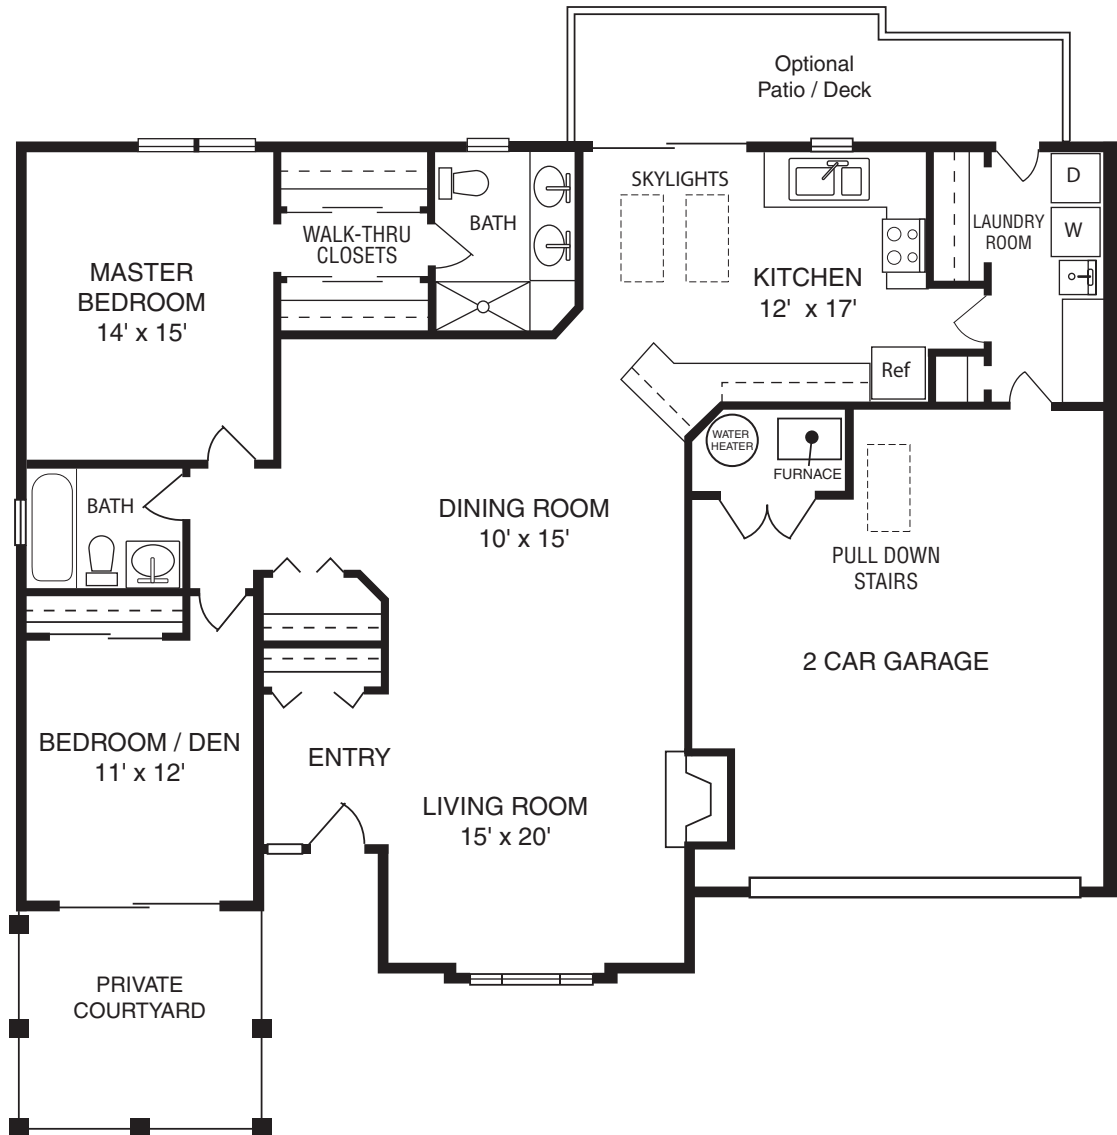

## 2 Bedroom Unit Floor Plan B

White Tail Ridge

Admissions Office 724-443-0700 ext. 5247  
5850 Meridian Road, Gibsonia, PA 15044