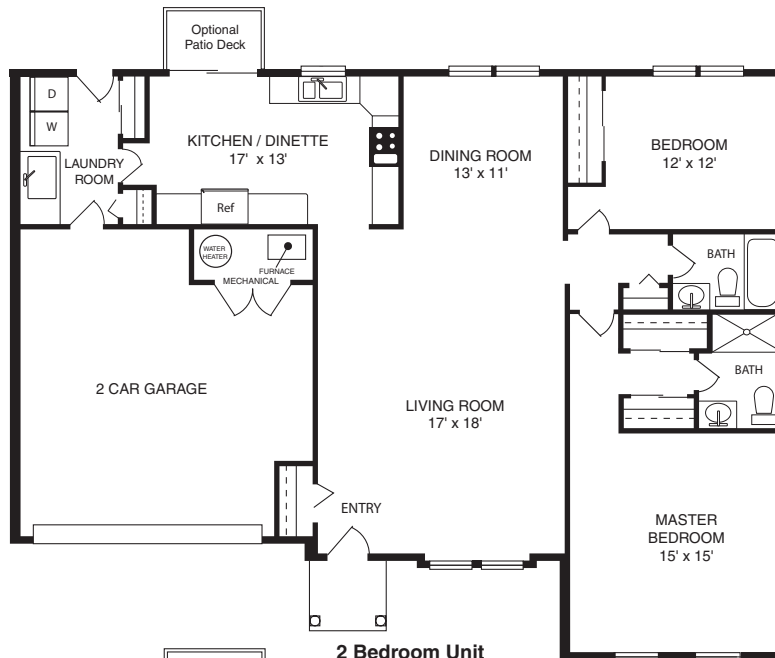

2 Bedroom Unit Floor Plan A

White Tail Ridge

**2 Bedroom Unit
Optional Floor Plan**

Admissions Office 724-443-0700 ext. 5247
5850 Meridian Road, Gibsonia, PA 15044