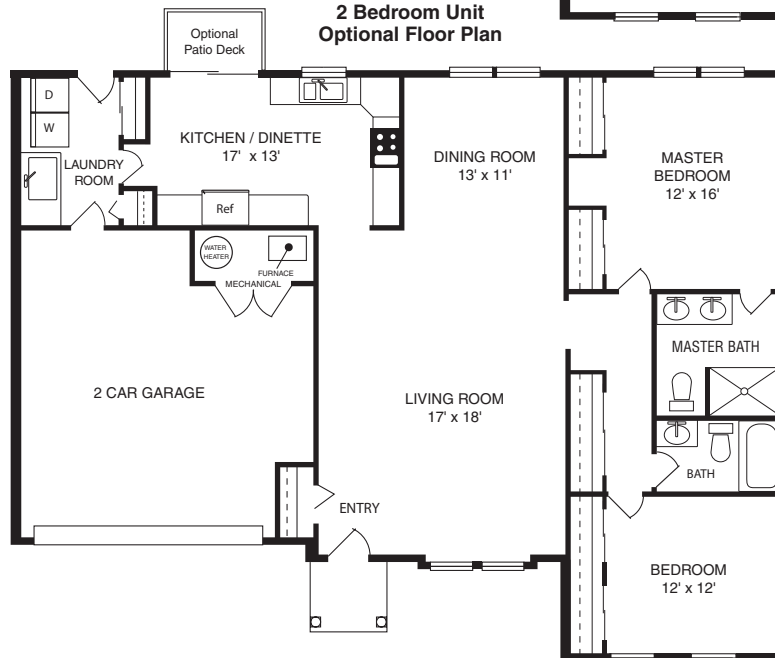

2 Bedroom Unit Floor Plan A

White Tail Ridge

**2 Bedroom Unit
Optional Floor Plan**

Admissions Office 724-443-0700 ext. 5247
5850 Meridian Road, Gibsonia, PA 15044